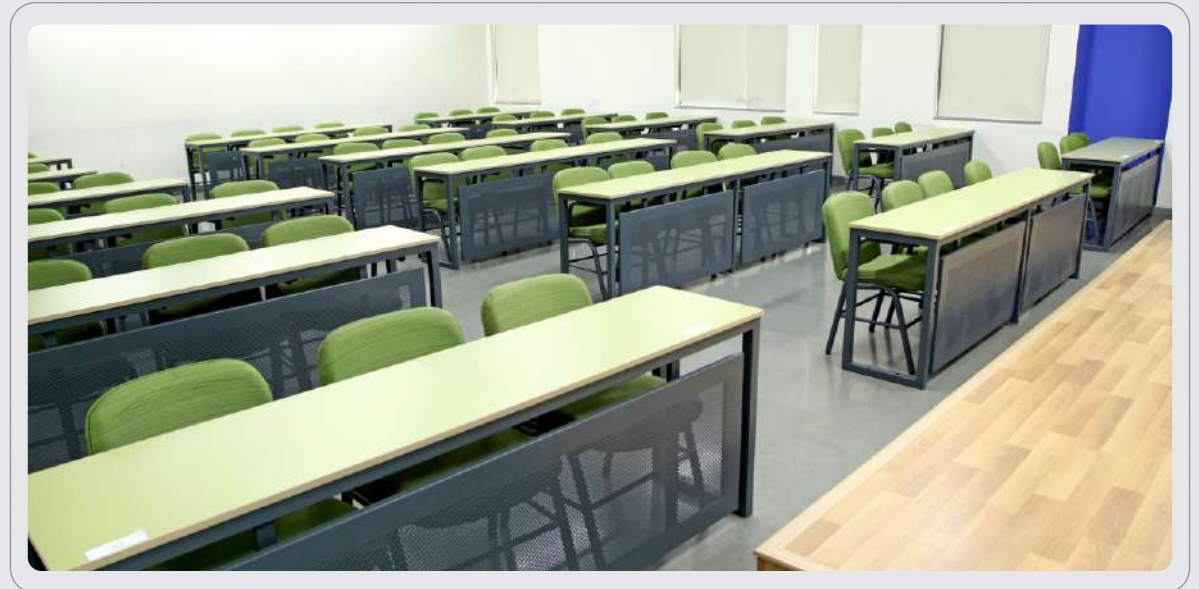

STUDENT DESK AND CHAIR

SE 109 - 18

SAI ENTERPRISE